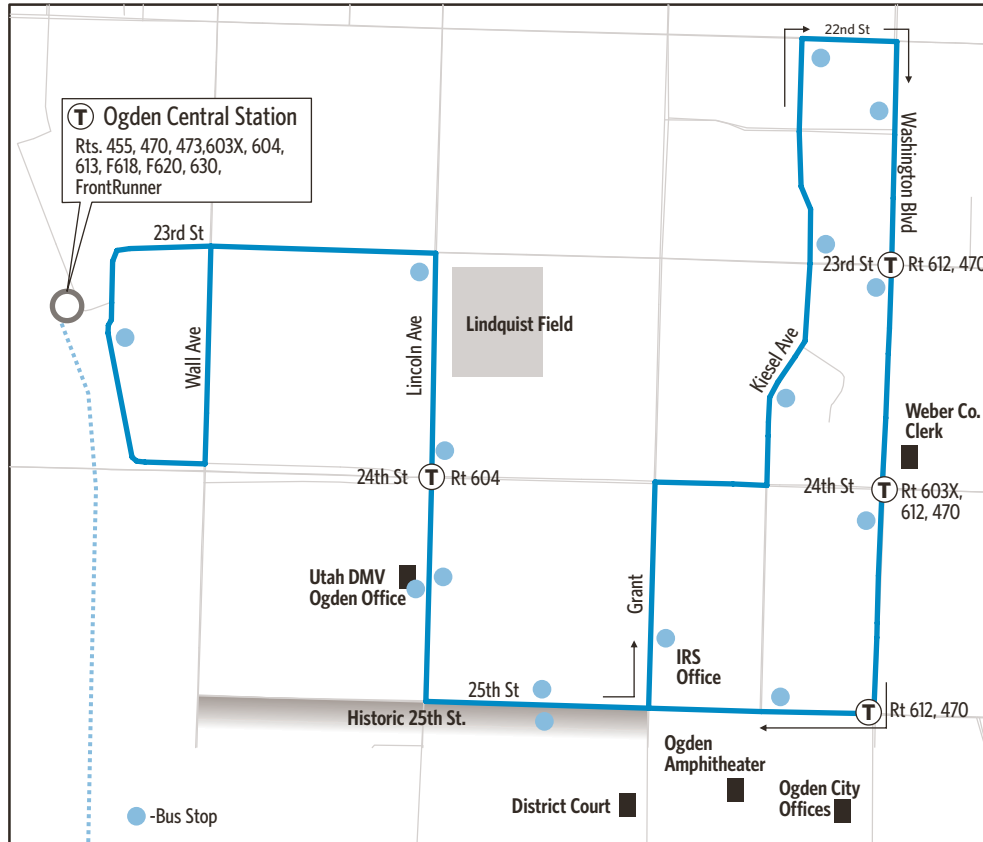

## Route 601 Ogden Trolley

For Information Call 801-RIDE-UTA (801-743-3882)  
outside Salt Lake County 888-RIDE-UTA (888-743-3882)  
www.rideuta.com

### HOW TO USE THIS SCHEDULE

Determine your timepoint based on when you want to leave or when you want to arrive. Read across for your destination and down for your time and direction of travel. A route map is provided to help you relate to the timepoints shown. Weekday, Saturday & Sunday schedules differ from one another.

# 601

**Ogden Trolley**  
Free Fare Route

Downtown Ogden  
Ogden Junction  
Ogden City Hall  
Ogden Amphitheater  
Lindquist Field  
Ogden Central Station

UTA  BUS

WK SAT  Effective August 2023

**WEEKDAYS**  
To Ogdén Station